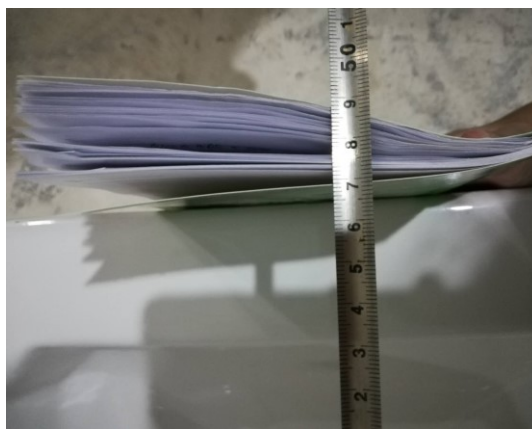

BASIN TECHNICAL INFORMATION

Reference	LX-5200
Grade	A
Fixture:	ART BASIN
Dimensions Set:	520*470*300mm
Carton box size	530*480*310mm
total weight	N.W. : 22 KG G.W.: 23 KG
Shape	square
Color	white
Packing	1 carton box
	5 layer carton box packing

LENGTH:520MM

WIDTH:470MM

HEIGHT:300MM