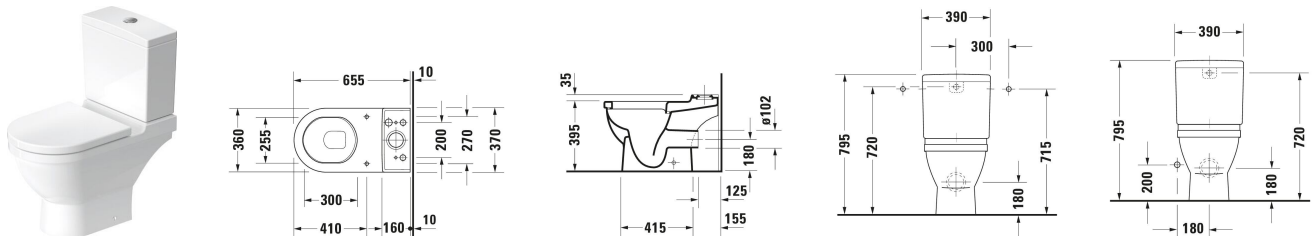

**Starck 3 Toilet close-coupled # 012609..00 / 012609..00**

| &lt; 370 mm &gt; |

Toilet close-coupled	Dimension	Weight	Order number
Flush water quantity: 6/3 l, Washdown model, Flushing rim: Closed, Outlet drain: horizontal, Position outlet: Back, Incl. cistern: No, Flush principle: extractor/siphon jet, For bowl mounted cistern, Incl. mounting material, Unified Water Label (UWL) Class: 2			
<b>Colors</b>			
00 White Alpin 20 HygieneGlaze (an antibacterial ceramic glaze that provides almost indefinite effectiveness)			
<b>Variant</b>			
♦ White High Gloss, Flush water quantity: 6 l, Flush principle: washdown model		29.000 kg	012609..00
♦ White High Gloss, HygieneGlaze, Flush water quantity: 6 l, Flush principle: washdown model		29.000 kg	012609..00
Sanitary ceramics with the special WonderGliss surface finish will remain clean and attractive-looking for a long time to come. When ordering WonderGliss please add a "1" as eleventh digit to the model number.			
<b>Suitable products</b>			
Toilet seat Automatic close: No, Hinge material: Stainless steel, 370 x 436 mm	370 x 436 mm		006381
Toilet seat Vital Automatic close: No, Hinge material: Stainless steel, 416 x 371 mm	416 x 371 mm		006241
Toilet seat ring Vital Angled bumper, Continuous hinge rod, 404 x 350 mm	404 x 350 mm		006261
Toilet seat Automatic close: Yes, Removable Seat, Hinge material: Stainless steel, 370 x 431 mm	370 x 431 mm		006389
Cistern Incl. mechanism, Dual Flush, Water connection position: Right, Left, Surface of push button: Chrome, 390 x 180 mm	390 x 180 mm		092000
Cistern Water connection position: Bottom left, 390 x 180 mm	390 x 180 mm		092010

All drawings contain the necessary measurements which are subject to standard tolerances. They are stated in mm and are non-binding. Exact measurements, in particular for customised installation scenarios, can only be taken from the finished piece.