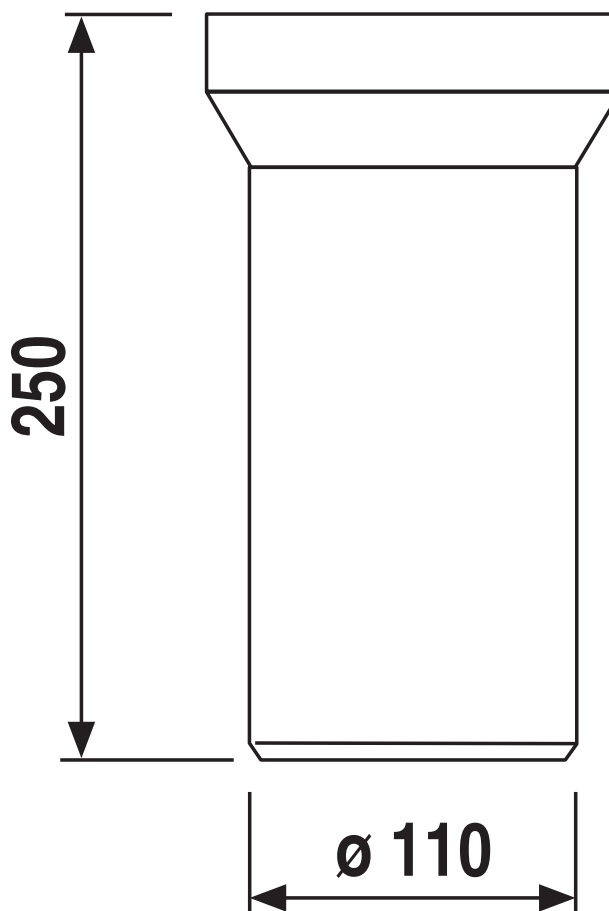

58202010000

SANIT WC connector 250mm alpine white

Articlenumber

58.202.01..0000

use:

exposed area

version:

WC offset connection

Colour:

alpine white

product description

WC connector 250 mm, DN 100, in PP plastic, special lip seal, packed in a plastic bag Test mark: tested to DIN 1389