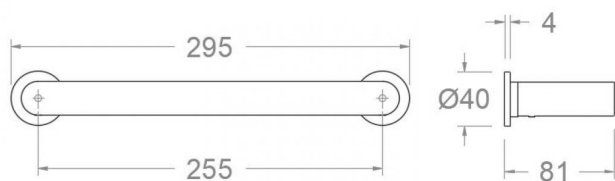

Composition and spare parts

- Base: BFA02X1NM (AAZ307520)