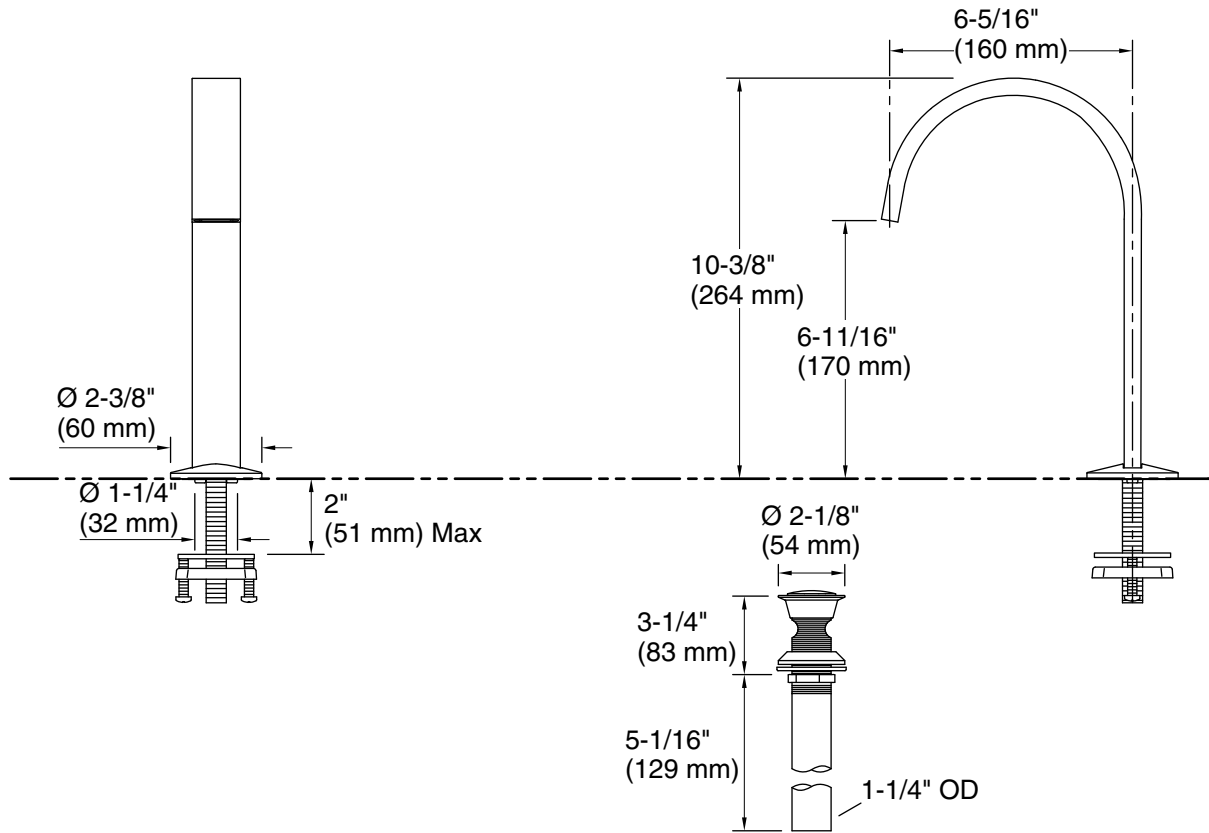

Technical Information

All product dimensions are nominal.

Faucet:

Flow rate: 1.2 gal/min (4.5 l/min)

Pressure: 60 psi (4.1 bar)

Drain included: Yes

Spout:

Spout reach: 6-5/16" (160 mm)

Notes

Install this product according to the installation instructions.