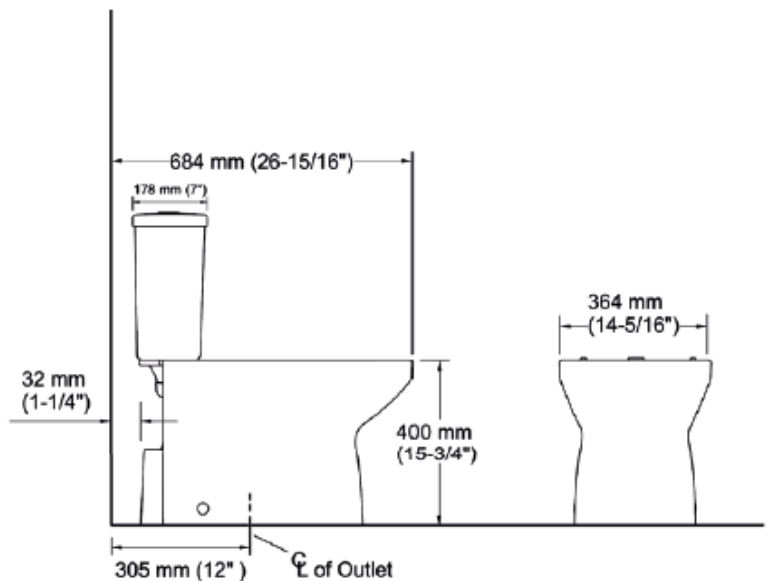

### Features

- Comfort Height™ feature offers chair-height seating that makes sitting down and standing up easier for most adults
- Fully skirted trapway simplifies cleaning
- Combines with the 25644BR tank and 25640BR or 25650BR seats

### Installation

- Seat and Tank sold separately
- Standard 12" (305 mm) rough-in