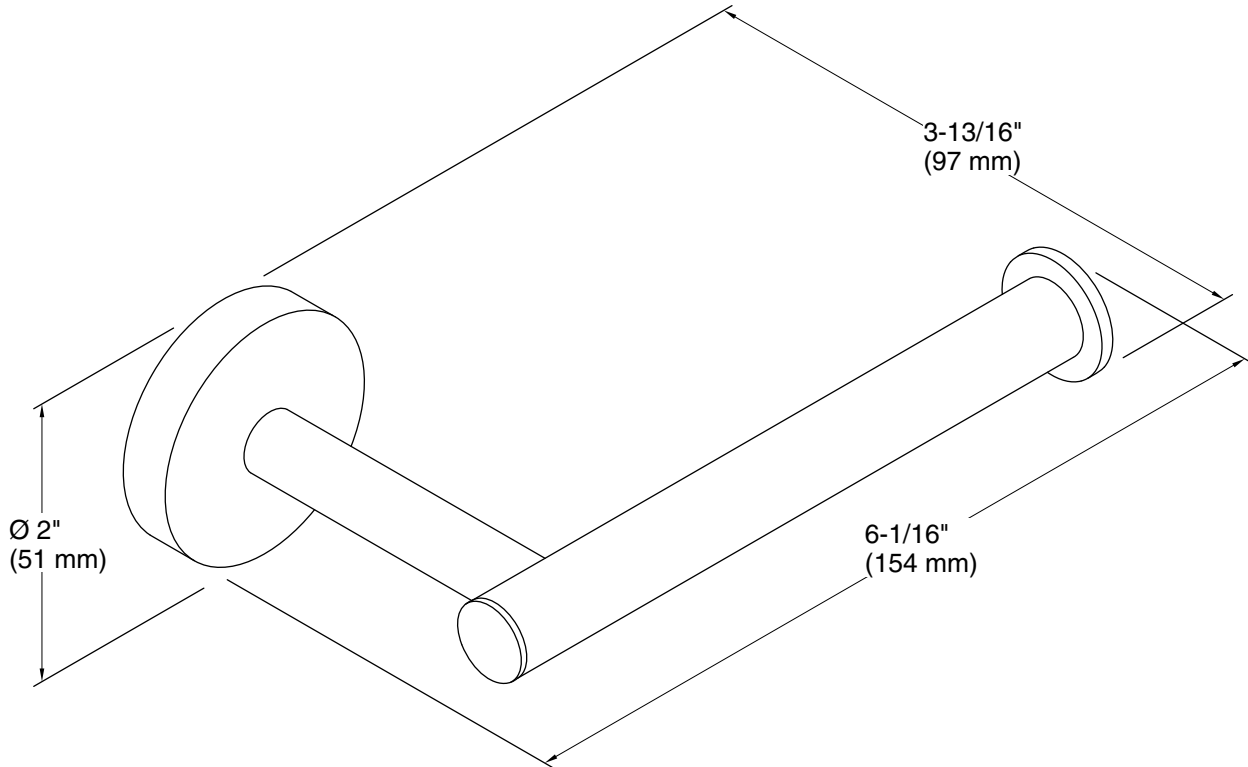

Technical Information

All product dimensions are nominal.

Material: Zinc

Notes

Install this product according to the installation instructions.

CAUTION: Risk of personal injury. Do not install these products in any area where they are likely to be used inadvertently as a grab bar or support bar. These products are not designed or intended for use as a grab bar or support bar.

ADA compliant when installed to the specific requirements of these regulations.