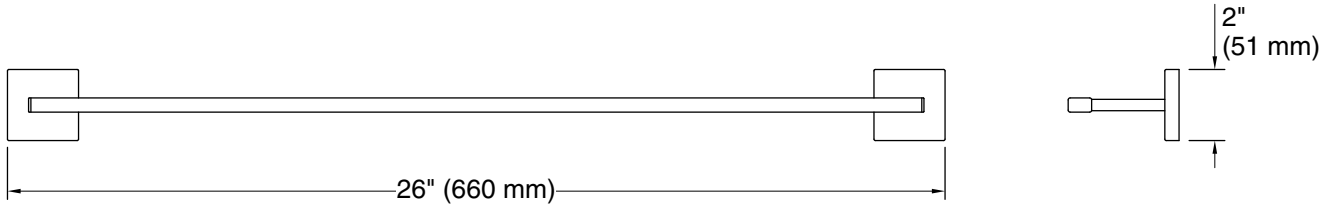

Technical Information

All product dimensions are nominal.

Material: Zinc, Stainless Steel

Notes

Install this product according to the installation instructions.

CAUTION: Risk of personal injury. Do not install these products in any area where they are likely to be used inadvertently as a grab bar or support bar. These products are not designed or intended for use as a grab bar or support bar.