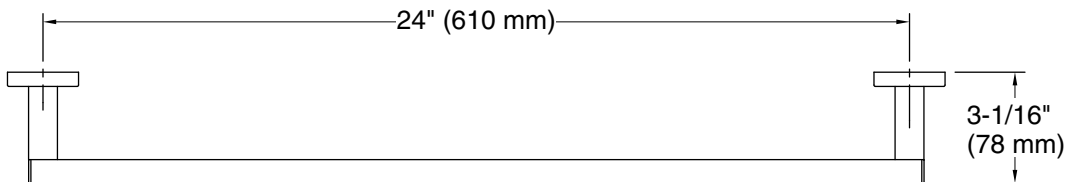

Technical Information

All product dimensions are nominal.

Material: Zinc, Stainless Steel

Notes

Install this product according to the installation instructions.

CAUTION: Risk of personal injury. Do not install these products in any area where they are likely to be used inadvertently as a grab bar or support bar. These products are not designed or intended for use as a grab bar or support bar.