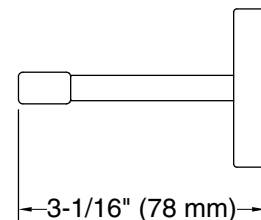

Color tiles intended for reference only.

Color	Code	Description
	CP	Polished Chrome
	BN	Vibrant® Brushed Nickel
	BL	Matte Black
	2MB	Vibrant® Brushed Moderne Brass

Technical Information

All product dimensions are nominal.