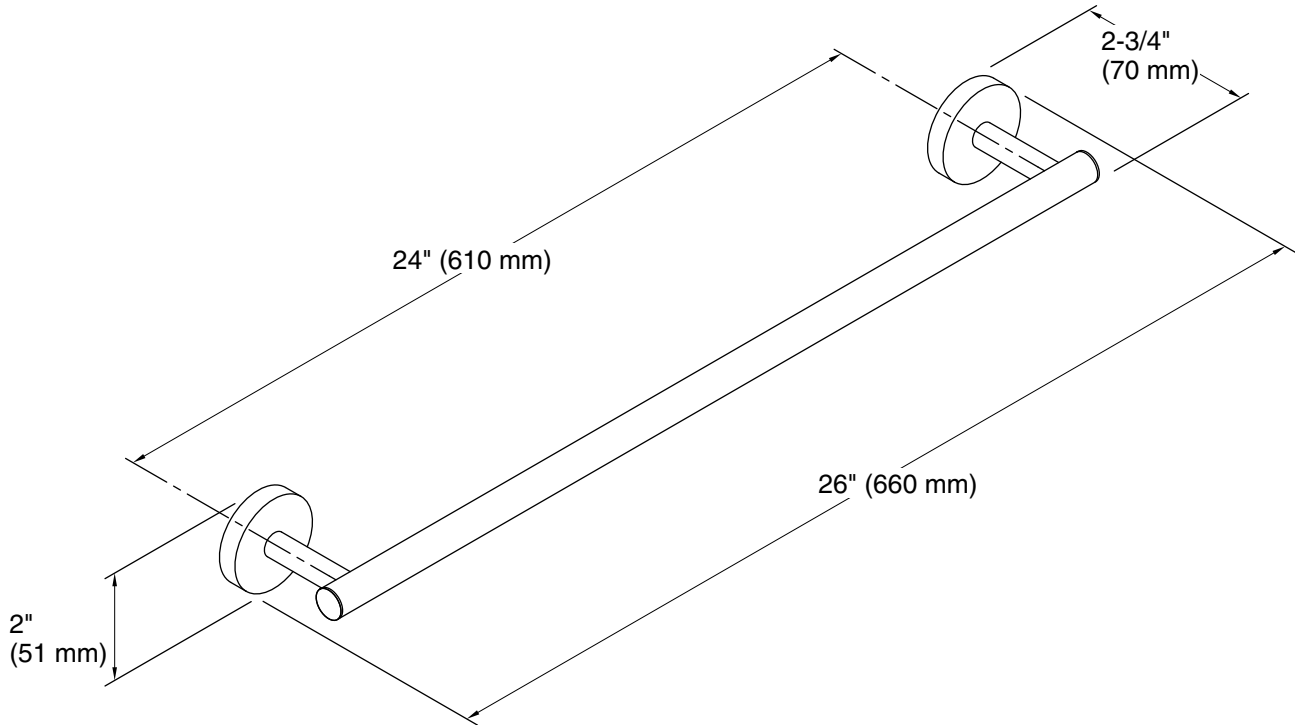

Technical Information

All product dimensions are nominal.

Material: Zinc, Brass

Notes

Install this product according to the installation instructions.

CAUTION: Risk of personal injury. Do not install these products in any area where they are likely to be used inadvertently as a grab bar or support bar. These products are not designed or intended for use as a grab bar or support bar.