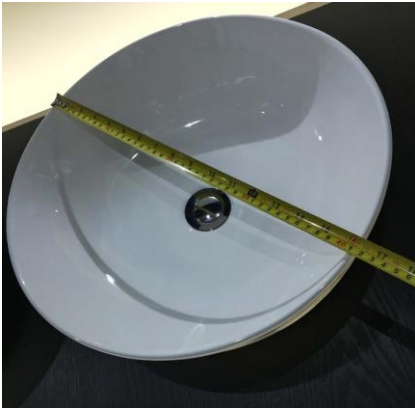

BASIN TECHNICAL INFORMATION

Reference	LX-8428MA-21
Grade	A
Fixture:	ART BASIN
Dimensions Set:	415*415*135mm
Carton box size	435*435*155mm
total weight	9KGS
Shape	Square
Color	Multicolor
Packing	1 carton box
	5 layer carton box packing

LENGTH:415MM

WIDTH:415MM

HEIGHT:135MM

Sizes might slightly change +/-2cm without prior notice