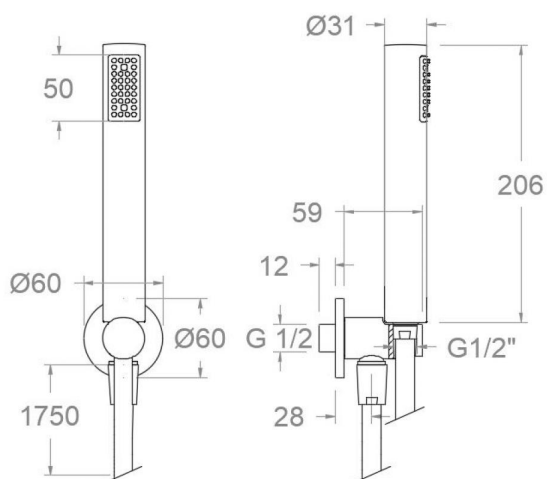

Tests

- Corrosion test according to european standard EN 248.