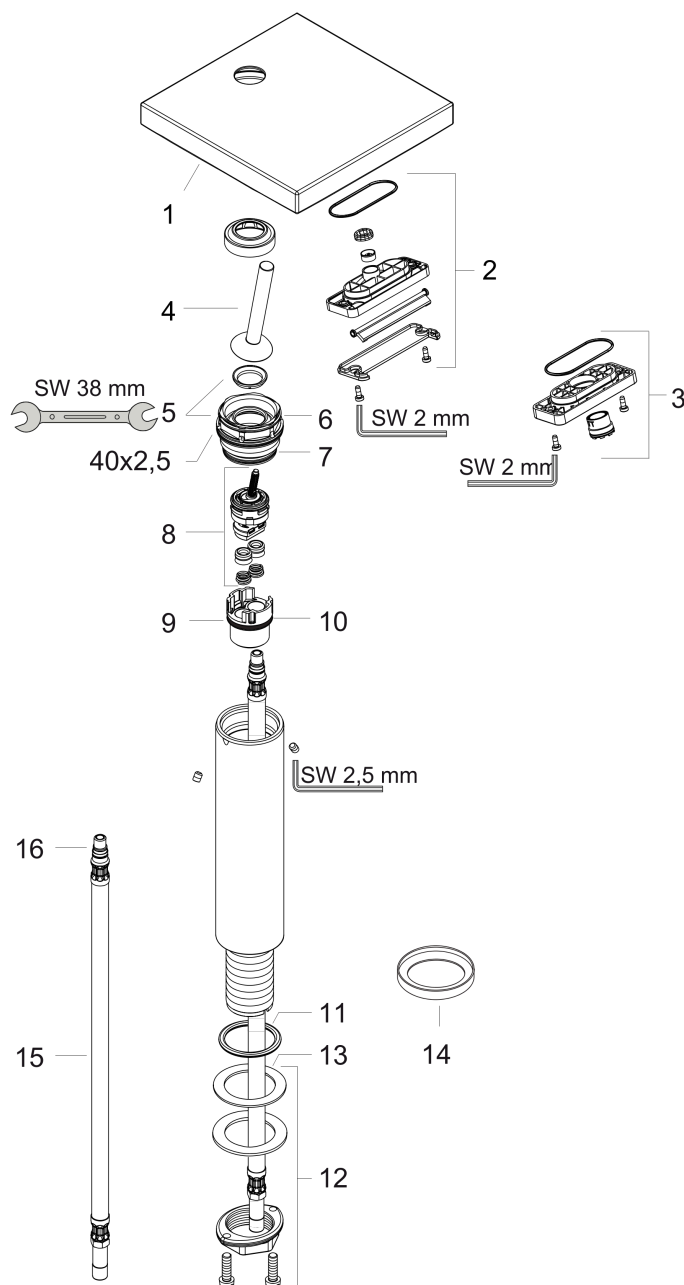

AXOR Starck X
Single lever basin mixer 190 with waste set
 Surfaces: Article Number: **10071000**

Exploded Drawing

Year of production: **04/05 - 09/10**

AXOR Starck X
Single lever basin mixer 190 with waste set
 Surfaces: Article Number: **10071000**

Spare part list

Year of production: **04/05 - 09/10**

| Pos. | | Article Number | PC | PU |
|------|---|----------------|----|----|
| 1 | spout cpl. | 97461000 | 18 | 1 |
| 2 | spray former | 97462000 | 9 | 1 |
| 3 | aerator laminar (7 l/min) | 98610000 | 9 | 1 |
| 4 | handle | 10092000 | 12 | 1 |
| 5 | nut | 97464000 | 10 | 1 |
| 6 | O-ring 36x3 | 98052000 | 1 | 1 |
| 7 | O-ring 33x1,5 | 98164000 | 1 | 1 |
| 8 | cartridge, assy | 96339000 | 12 | 1 |
| 9 | adapter for cartridge | 97396000 | 5 | 1 |
| 10 | O-ring 26x2 | 98147000 | 1 | 1 |
| 11 | O-ring 34x4 | 98155000 | 1 | 1 |
| 12 | fixing set (Ø 32) | 13961000 | 7 | 1 |
| 13 | lever collar | 97548000 | 1 | 1 |
| 14 | adapter | 97693000 | 13 | 1 |
| 15 | connection hose 900 mm M8x0,75 G3/8 | 96316000 | 9 | 1 |
| 16 | O-ring 7x1,5 | 98422000 | 1 | 1 |
| a | fixation extension 35 mm | 13898000 | 12 | 1 |
| b | service tool for disassembling the handle | 92124000 | 15 | 1 |